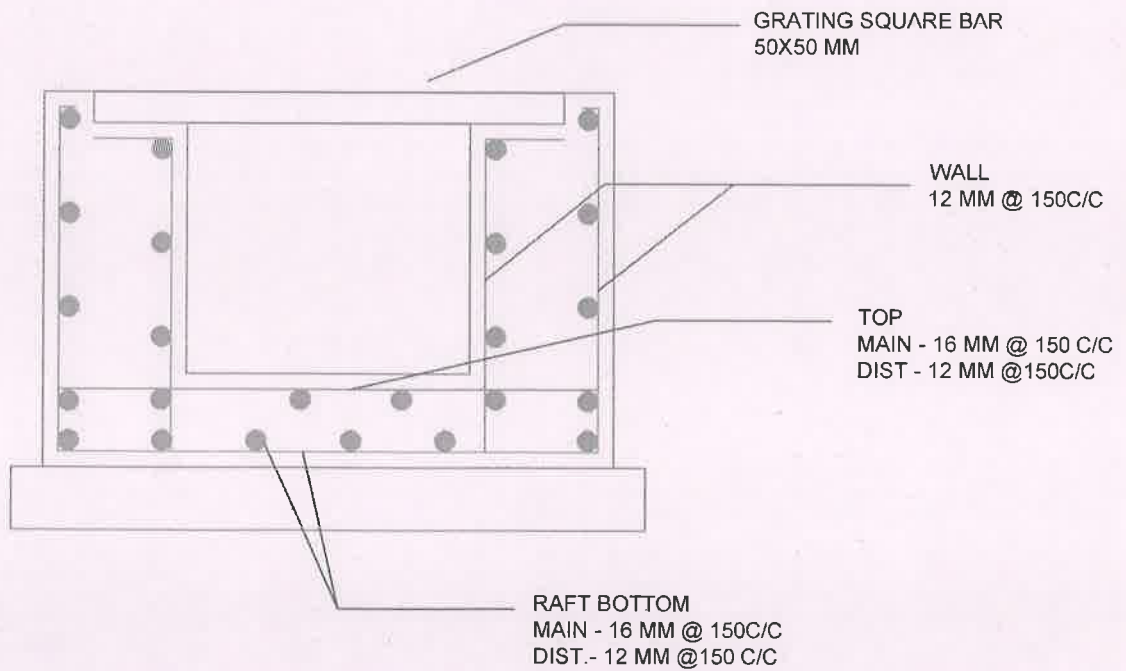

C/S OF RCC TRENCH

जयवंत राव
JAYAWANT RAO
MANAGER (TECHNICAL)
माझगाँव डॉक शिपयार्ड
MAZAGON DOCK SHIPYARD

REINFORCEMENT DETAILING OF RCC TRENCH